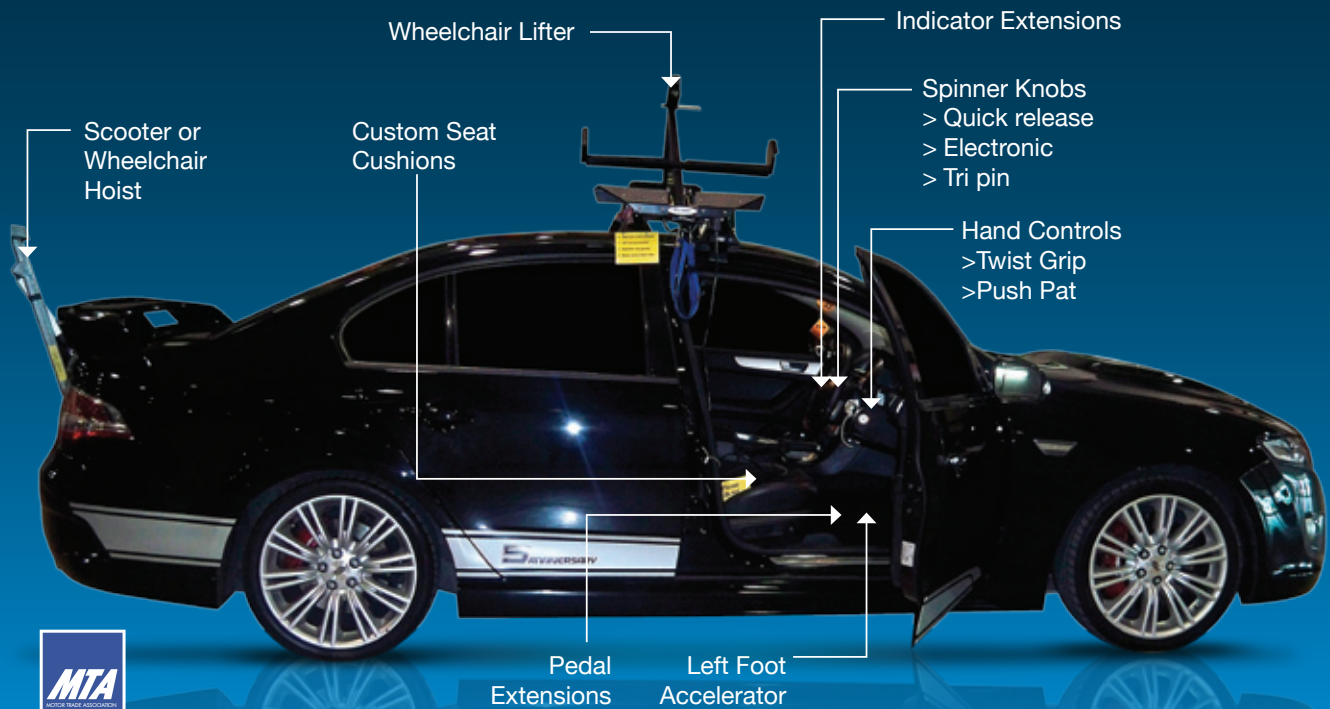

Keeping you moving!

Providing driving aids for the disabled.

C Goodall Engineering is Adelaide's Specialist in the manufacturing and installation of Hand Controls and driving aids for the disabled.

Installations are to SA Department of Transport standards. All our hand control systems are knee air bag compliant and are fitted with stainless steel heavy duty cabling.

We can fit out your van with a chair lift, your vehicle with custom aids, and get you back on your bike with an electronic shifter and stand. What ever your needs are, we can help.

We provide quality and personal service. Providing customers with peace of mind and a 12 month warranty on all installations. **Keeping you moving!**