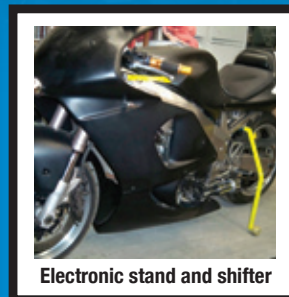

Keeping you moving!

Providing driving aids for the disabled.

C Goodall Engineering is Adelaide's Specialist in the manufacturing and installation of Hand Controls and driving aids for the disabled.

Installations are to SA Department of Transport standards. All our hand control systems are knee air bag compliant and are fitted with stainless steel heavy duty cabling.

We can fit out your van with a chair lift, your vehicle with custom aids, and get you back on your bike with an electronic shifter and stand. What ever your needs are, we can help.

We provide quality and personal service. Providing customers with peace of mind and a 12 month warranty on all installations. **Keeping you moving!**