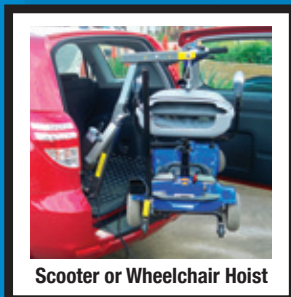

Keeping you moving!

Providing driving aids for the disabled.

C Goodall Engineering is Adelaide's Specialist in the manufacturing and installation of Hand Controls and driving aids for the disabled.

Installations are to SA Department of Transport standards. All our hand control systems are knee air bag compliant and are fitted with stainless steel heavy duty cabling.

We can fit out your van with a chair lift, your vehicle with custom aids, and get you back on your bike with an electronic shifter and stand. What ever your needs are, we can help.

We provide quality and personal service. Providing customers with peace of mind and a 12 month warranty on all installations. **Keeping you moving!**